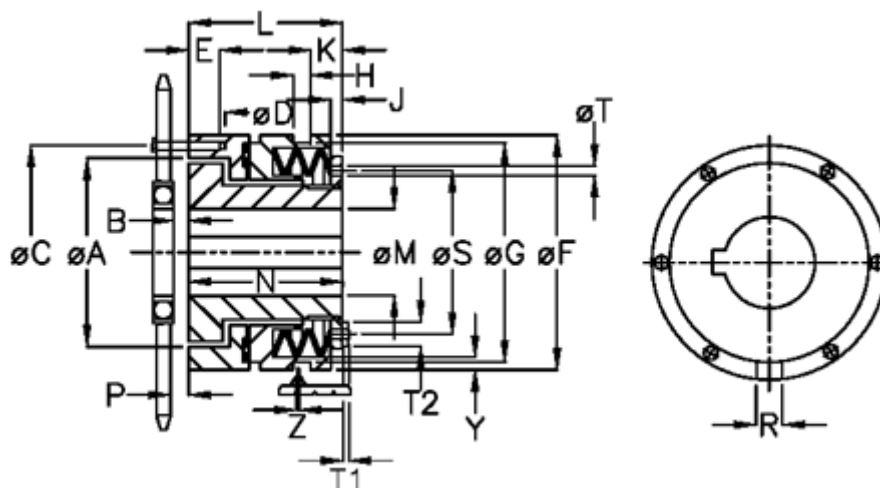

Article number: 46926512

Description: Torque limiter Safelifting A 65 M

## Measures

A	= 121.0	G	= 170.0	P	= 5.0
B	= 7.0	H	= 9	R	= 14
C	= 155	J	= 12.0	S	= 129
D	= 6xM12	K	= 33.0	T	= 7
Disc spring mounting	= 5x1M	L	= 114.0	T1	= 6.0
Disc spring version	= M - medium	M max	= 65	T2	= 13
E	= 17.0	M min	= 30	Y	= 2
F	= 176	N	= 107.0	Z	= 0.0